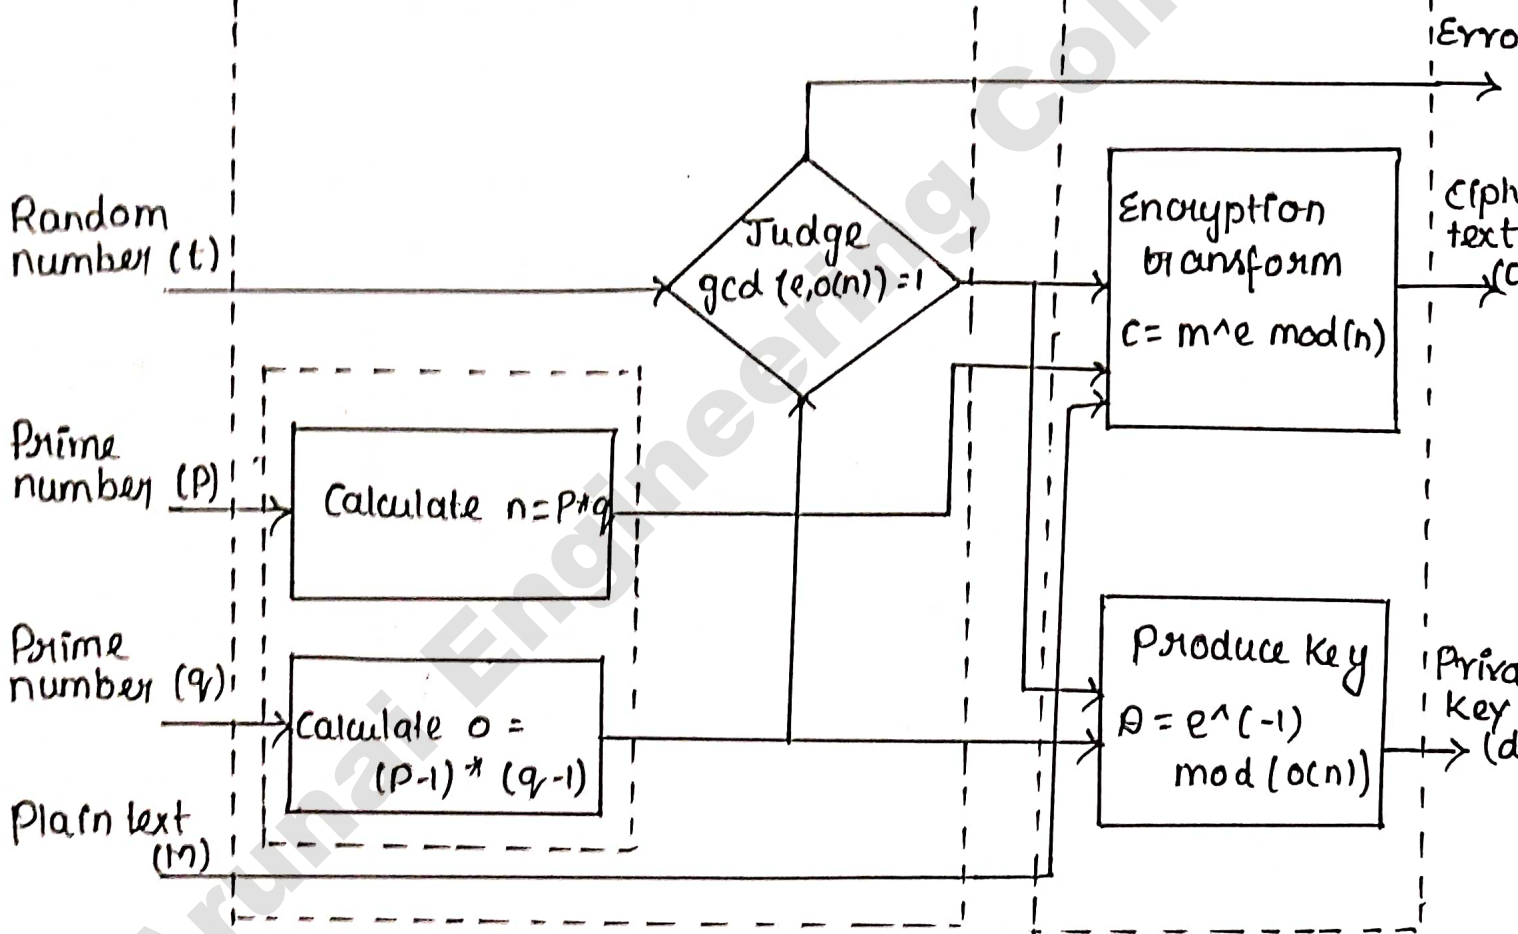

System Installation

Encryption transform