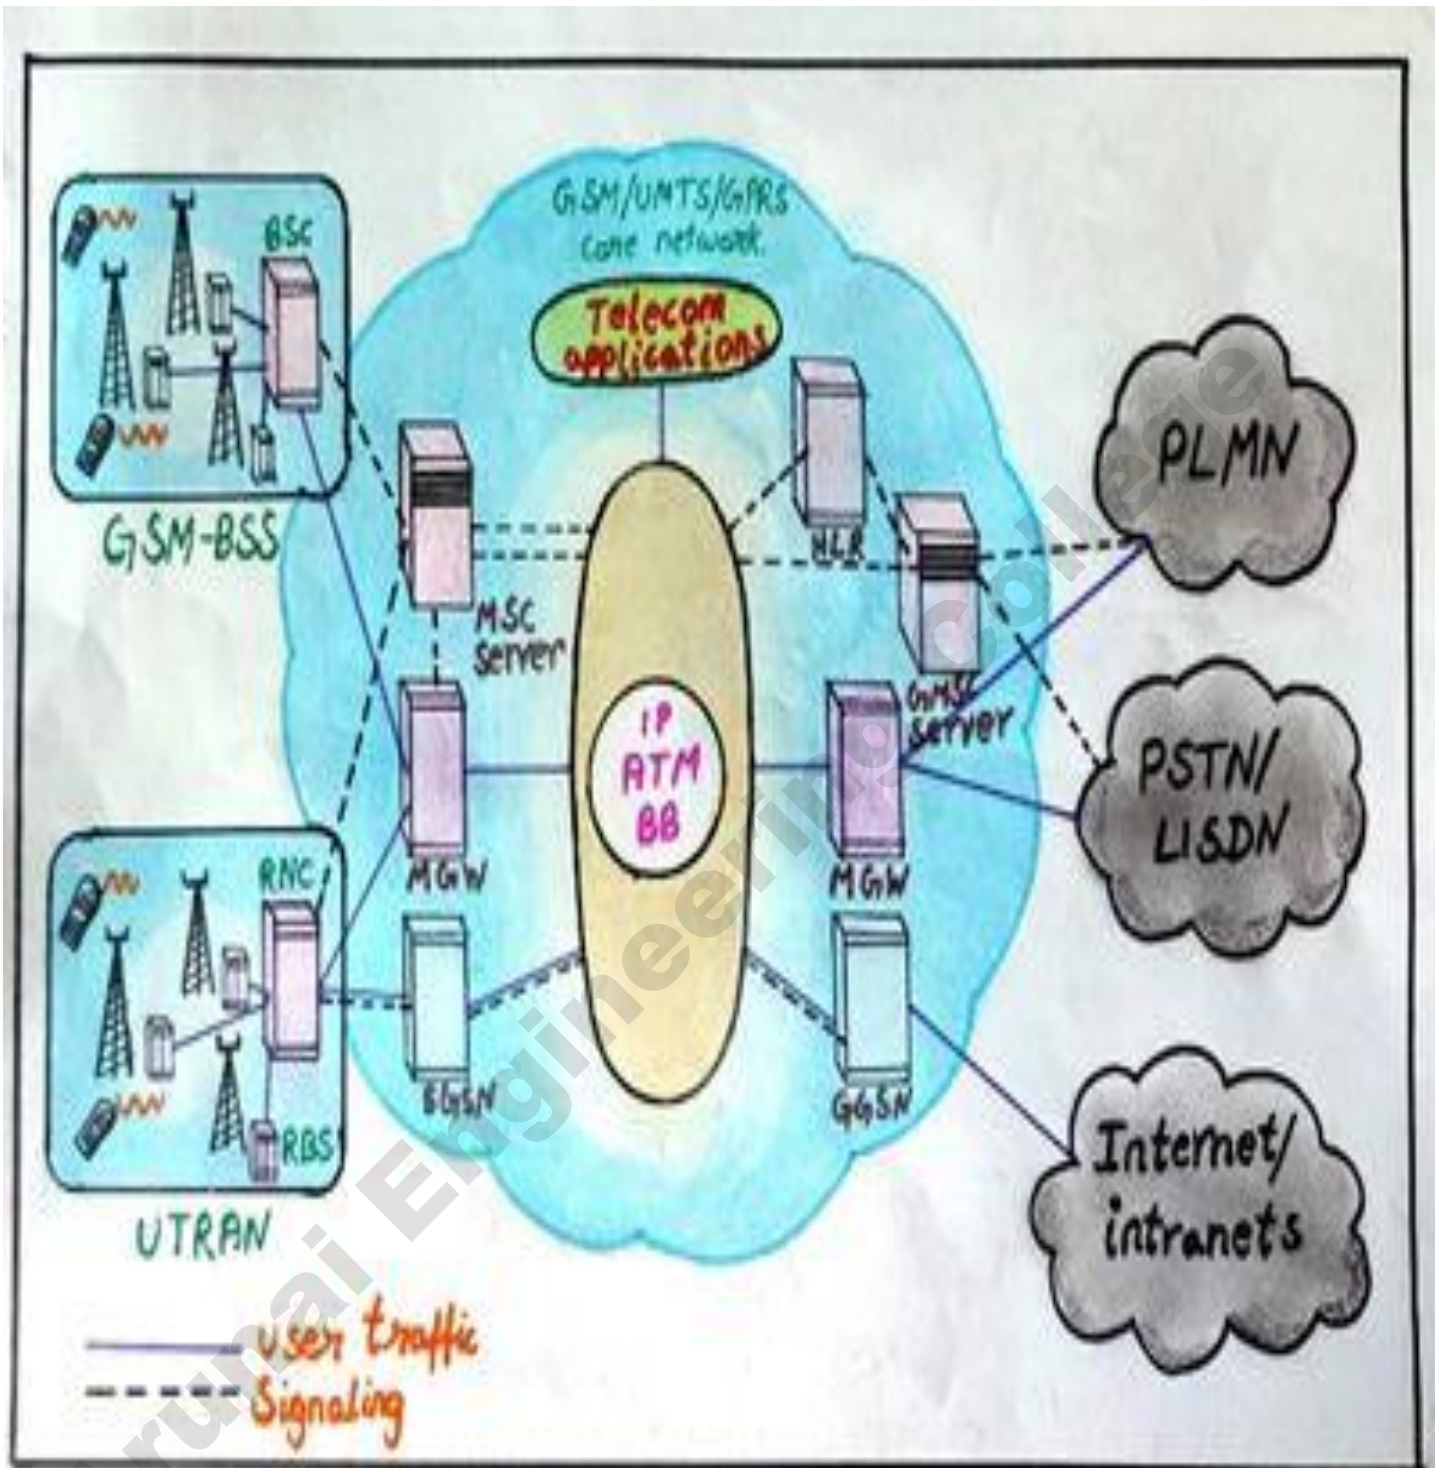

ARUNAI ENGINEERING COLLEGE

(Affiliated to Anna University)
Velu Nagar, Thiruvannamalai-606 603
www.arunai.org

DEPARTMENT OF COMPUTER SCIENCE & ENGINEERING

OTL553 - TELECOMMUNICATION NETWORK MANAGEMENT

MIND MAP