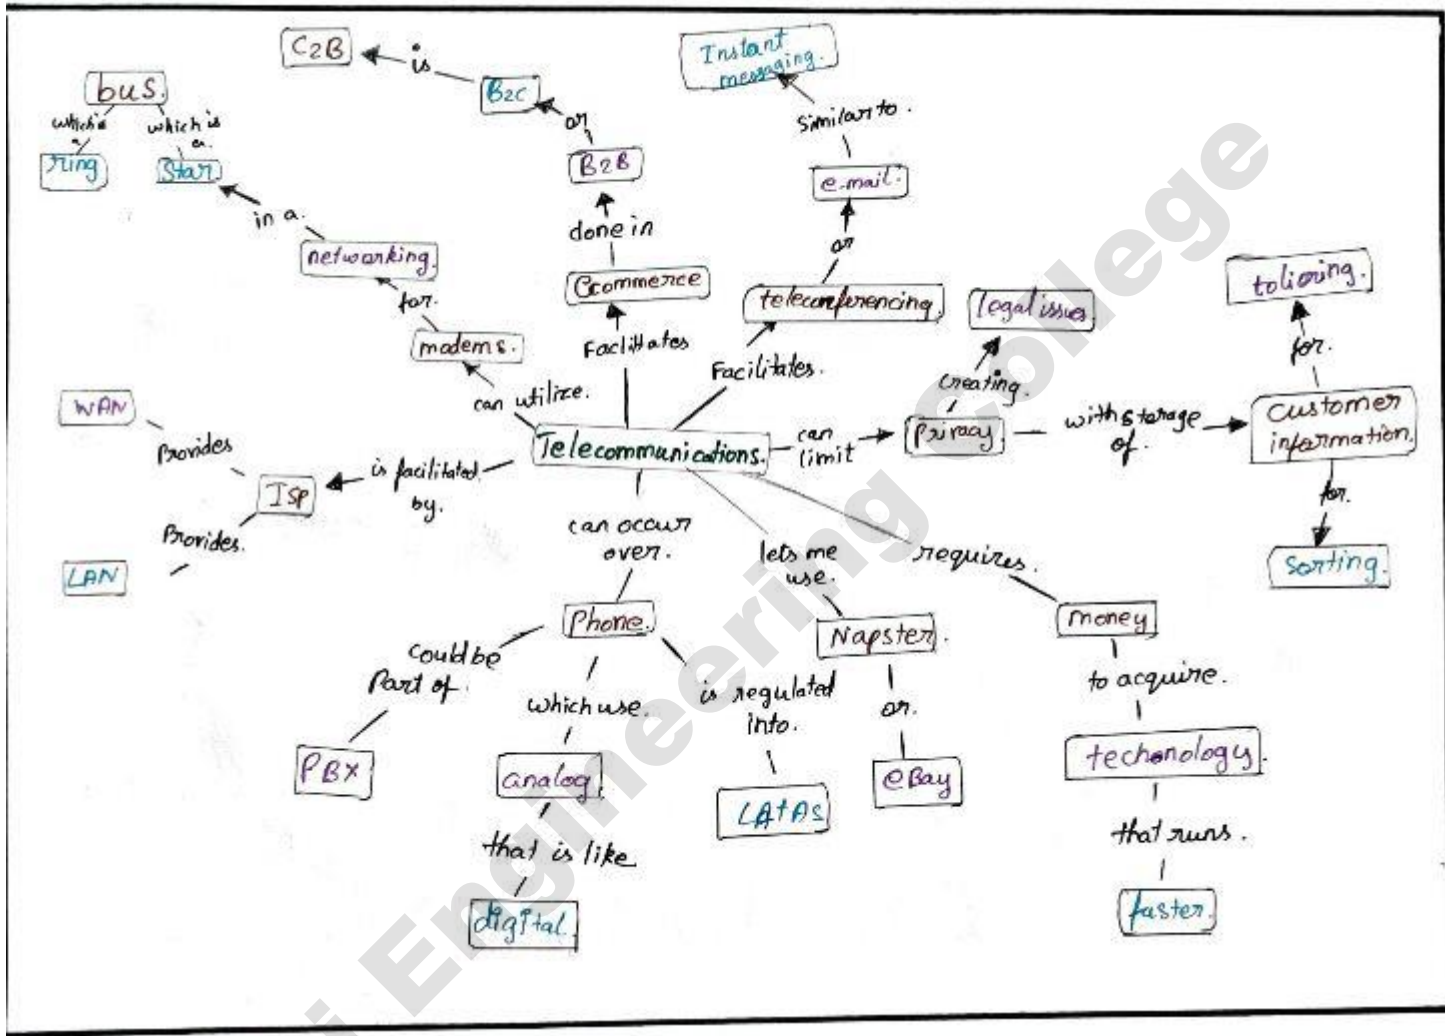

ARUNAI ENGINEERING COLLEGE

(Affiliated to Anna University)
Velu Nagar, Thiruvannamalai-606 603
www.arunai.org

DEPARTMENT OF COMPUTER SCIENCE & ENGINEERING

OTL553 - TELECOMMUNICATION NETWORK MANAGEMENT

MIND MAP