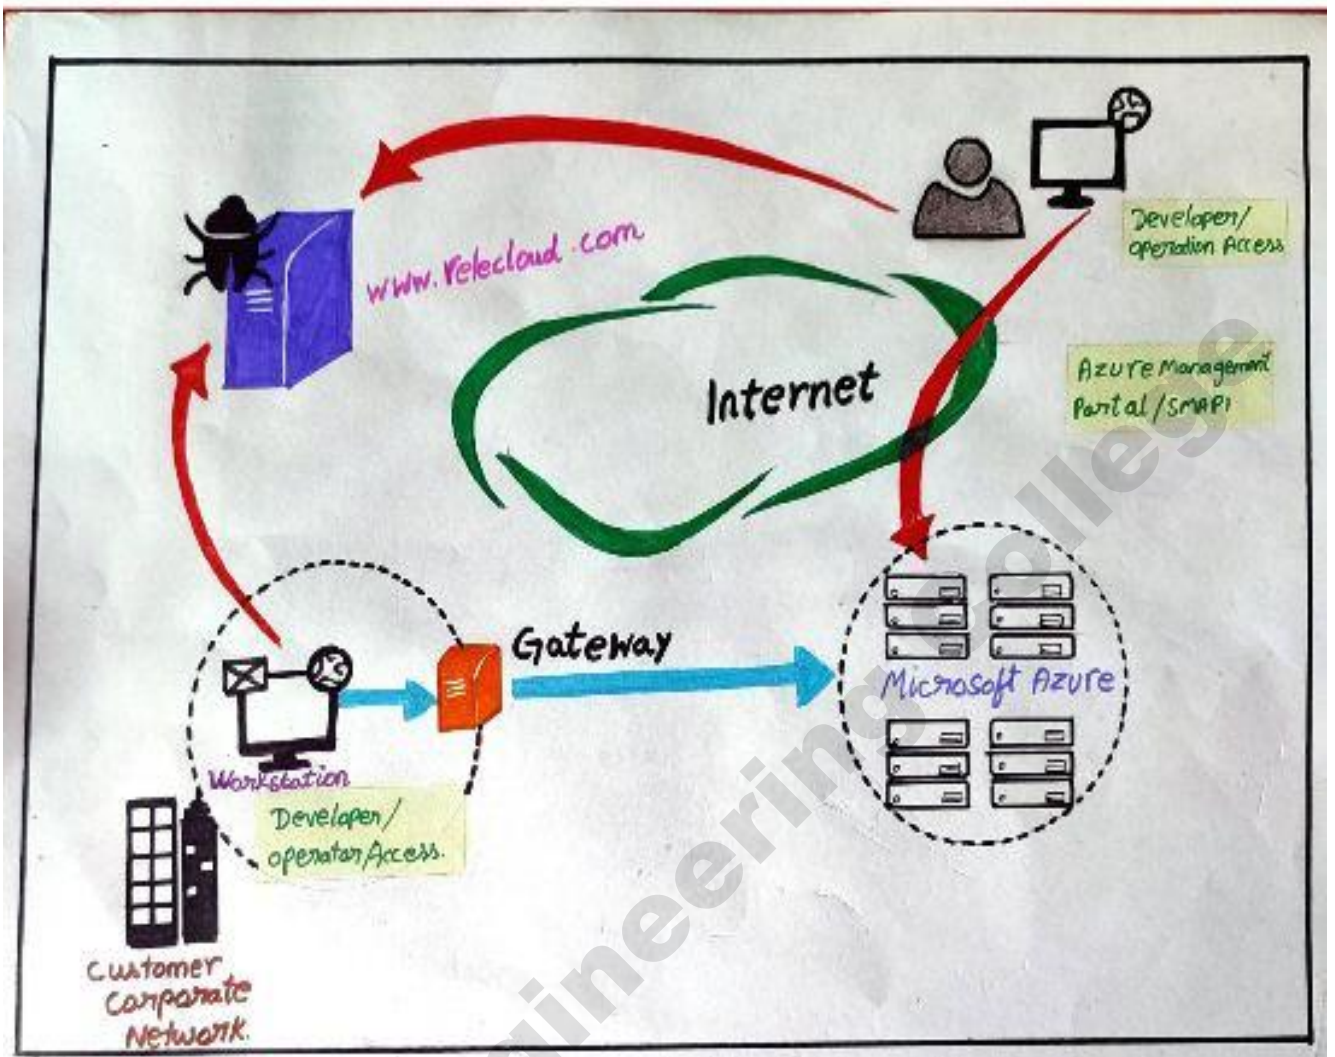

Arunai Engineering College